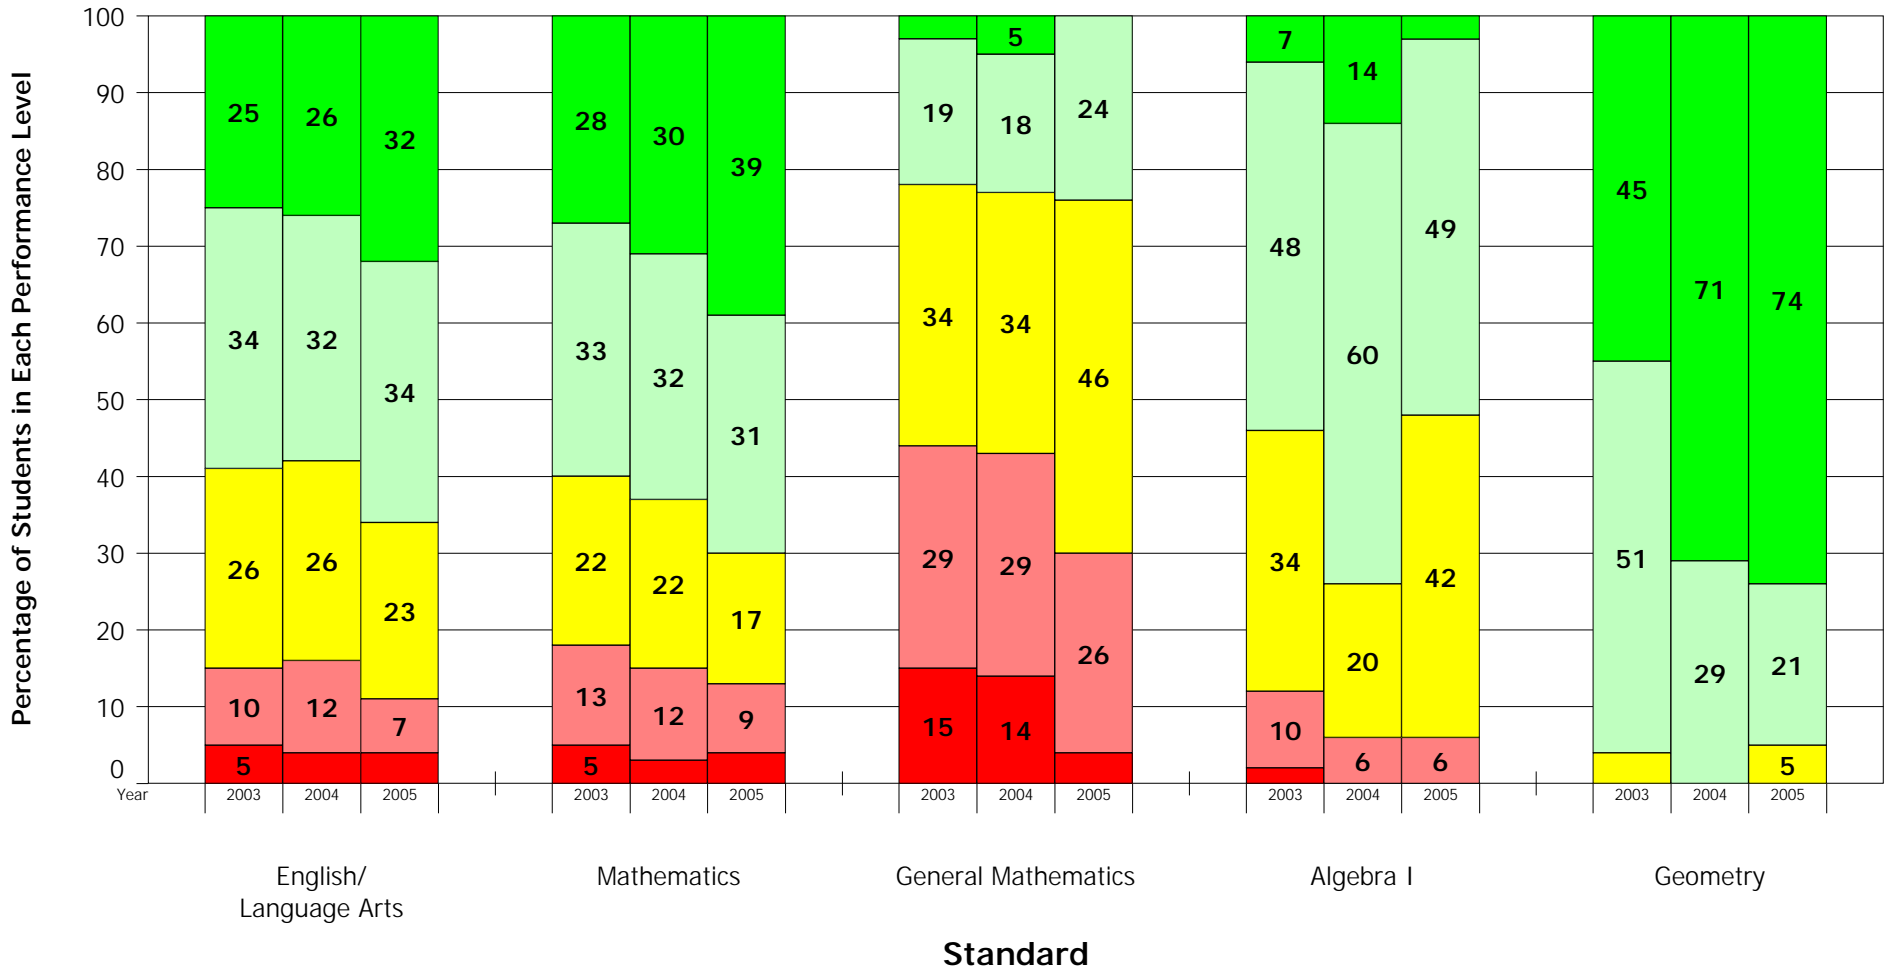

Belmont-Redwood Shores Elementary School District
Mixed Schools
All Grades

STAR Multi-Year Performance Level Distribution

California Standards Test

Belmont-Redwood Shores Elementary School District
Mixed Schools
All Grades

STAR Multi-Year Performance Level Distribution

California Standards Test

History-Social Science Cumulative

Science

Standard