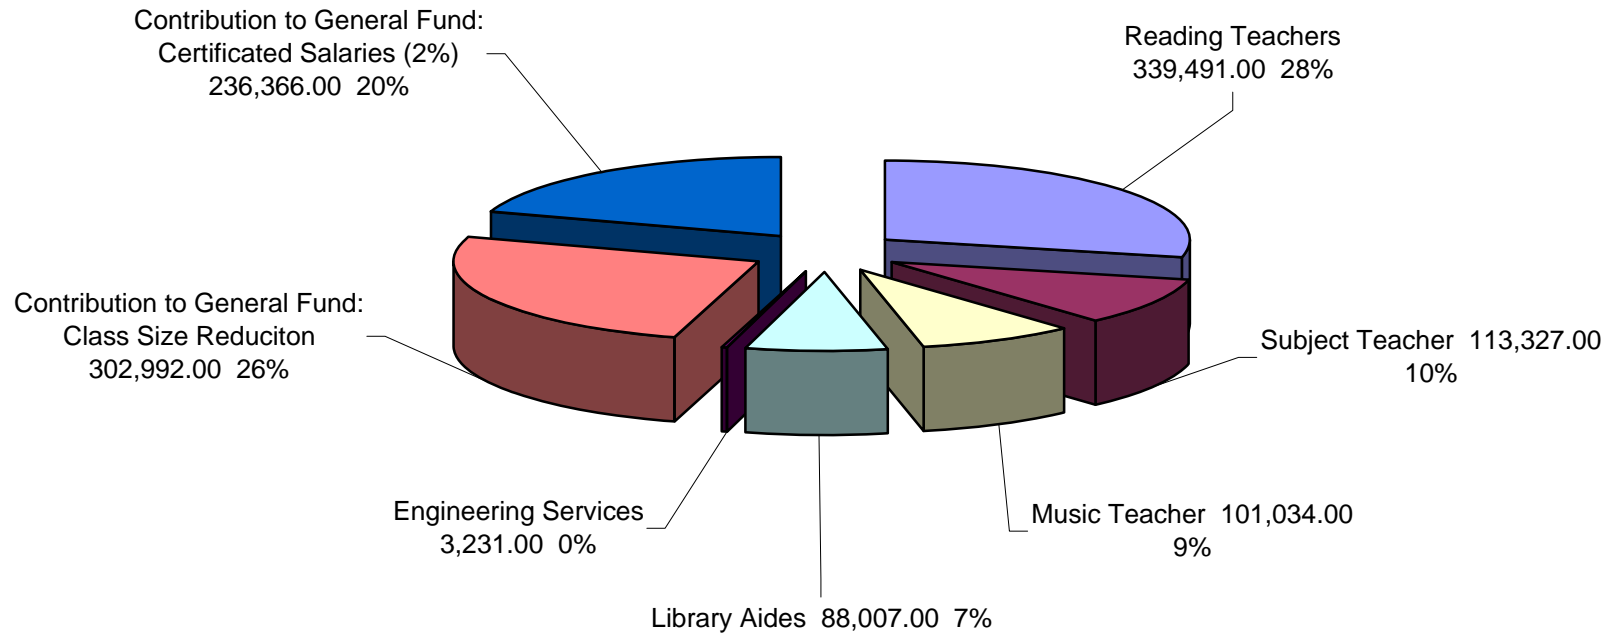

## Belmont Redwood Shores School District Parcel Tax 2008-09

<span style="color: blue;">■</span> Reading Teachers	<span style="color: maroon;">■</span> Subject Teacher
<span style="color: yellow;">■</span> Music Teacher	<span style="color: cyan;">■</span> Library Aides
<span style="color: purple;">■</span> Engineering Services	<span style="color: red;">■</span> Contribution to General Fund: Class Size Reduciton
<span style="color: blue;">■</span> Contribution to General Fund: Certificated Salaries (2%)	